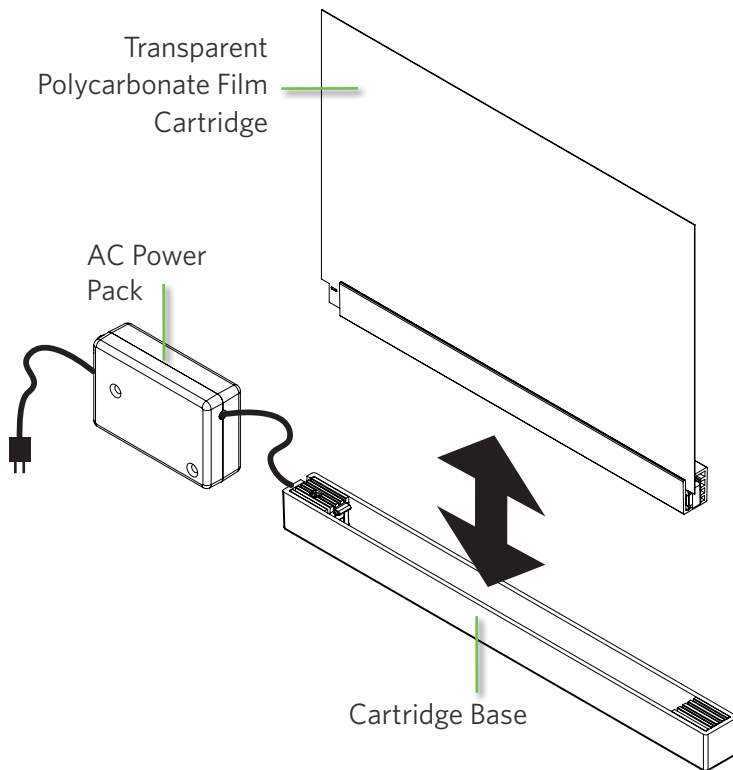

EZ Change

CHANGEABLE LED SIGN

Bring attention to your product at just the right moment with this revolutionary, technologically advanced, LED lit optical EZ-Change Sign from Design Phase, Inc. Your brand message is illuminated and projected on a flexible ultra-thin optical film. Invisible at first, the message is activated and flashes when shoppers come within 10 feet, capturing their attention right at the point of purchase.

- Film easily changes out in store.
- Flexible super thin optical film offers unlimited possibilities for applications including distillery, jewelry, apparel, accessories, toys.
- Customized messages feature four-color graphics and copy provide a strong messaging opportunity.
- Easy installation to existing store shelving.

Printability

- Resolution 300 dpi (minimum).
- Gray scaled images will have whites and light grays appear glowing in light, while the blacks and dark grays will be transparent.
- Optional CMYK print can be included as a separate layer.

Dimensions and Power

- 5" x 8" thin transparent film.
- Base holds proprietary lighting system.
- Device is AC powered.
- Optional D-Cell battery pack.

EZ-Change Sign Pricing

Quantity

Item	1000	5000	10000	15000
One Color Graphic Cartridge				
Four Color Graphic Cartridge				
Cartridge Base				